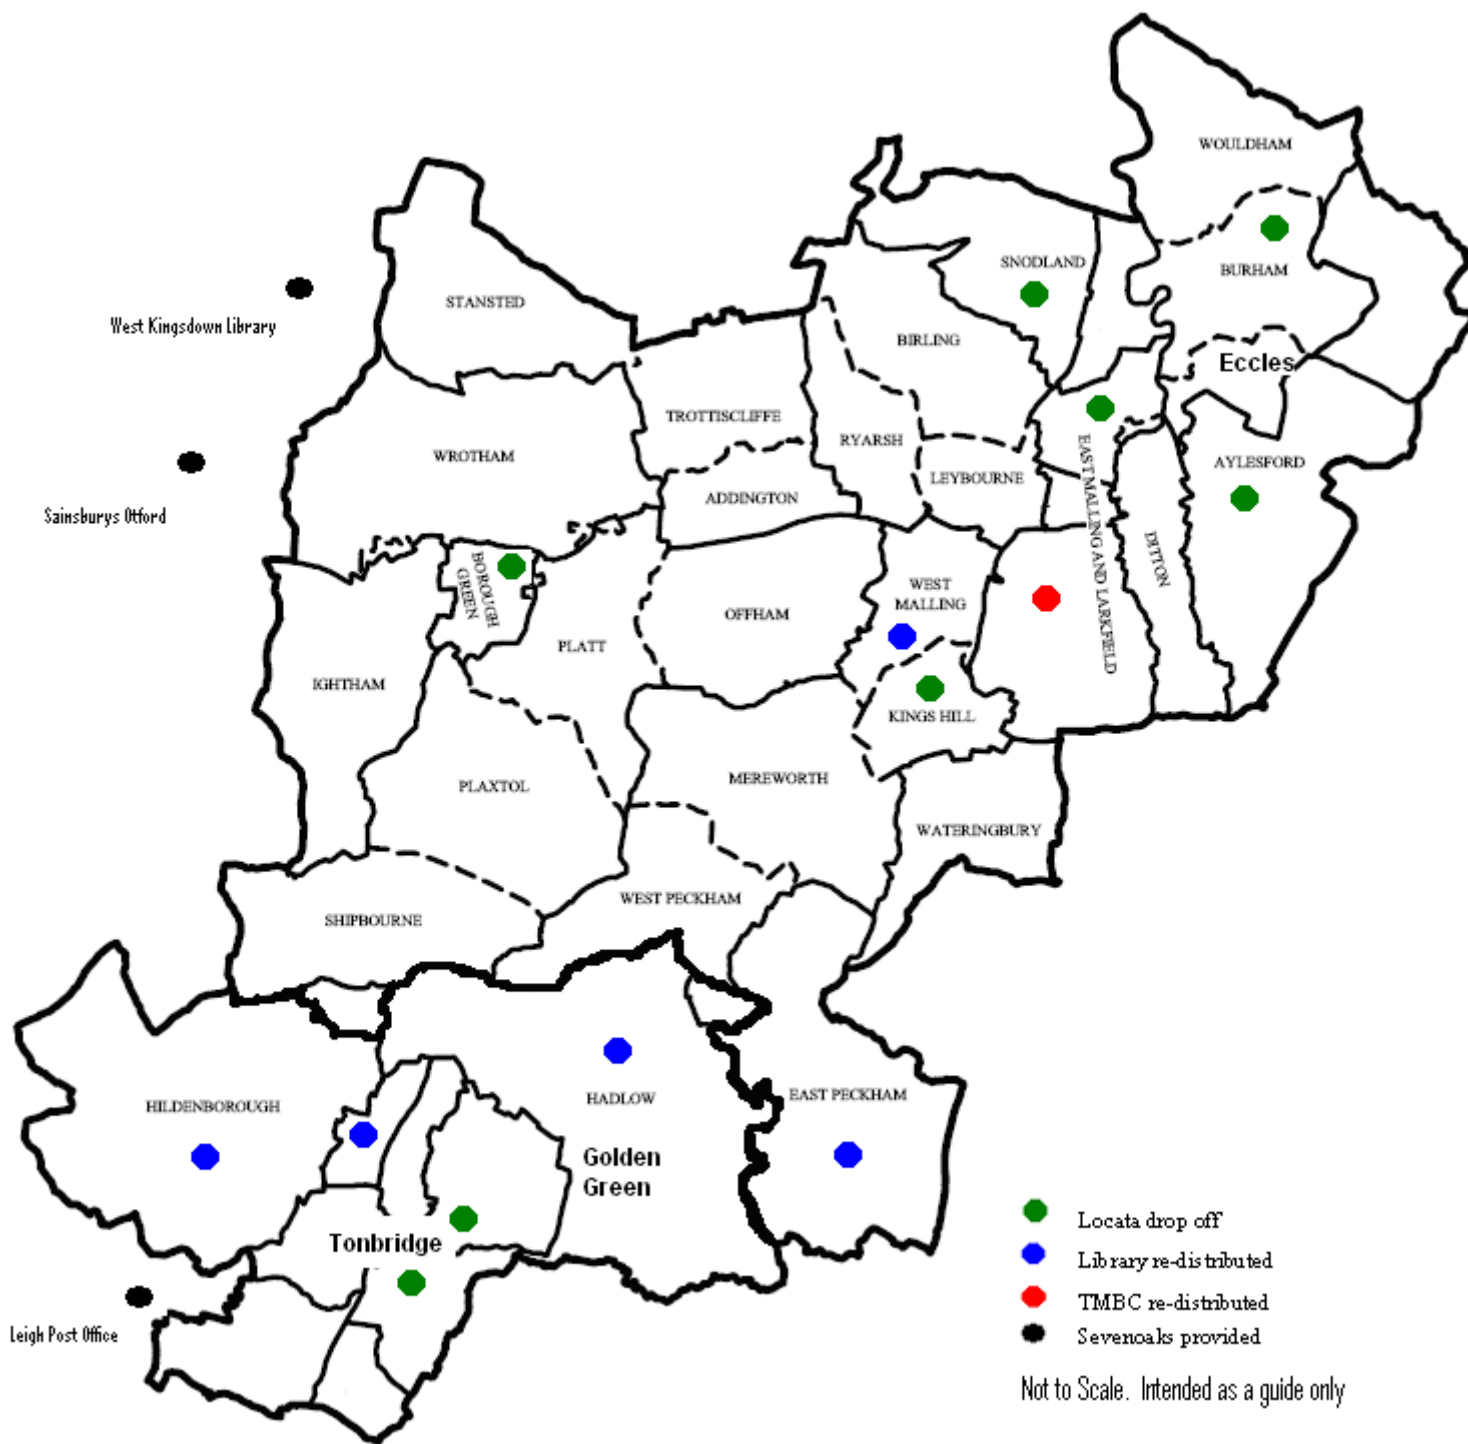

- Locata drop off
- Library re-distributed
- TMBC re-distributed
- Sevenoaks provided

Not to Scale. Intended as a guide only